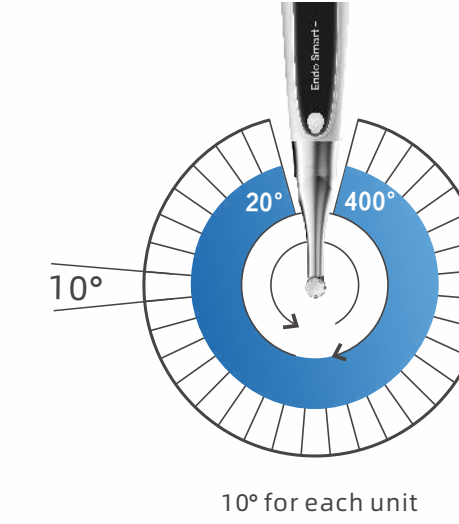

Endo Smart +

New generation **Brushless Endo Motor**
Bring you a new experience in root canal treatment

6:1 Super mini contra-angle

Super mini contra-angle allows clearer operation field.

Combined length determination mode

Endo Smart + can be connected to the matched Apex locator to realize apex locating function.
By connecting the Endo Smart + to the matched Apex locator, the position of the file tip inside the canal can be monitored during the procedure and many automatic functions such as Auto Apical Reverse can be activated.

High performance brushless motor

- Adjustable reciprocating angle (10° interval; adjustment range: 20°- 400°); Accurate rotating angle reduces risk of instrument fracture and enables higher preparing efficiency.
- Super high torque, high speed, fast response, more accurate output, more stable, to ensure more efficient & safe preparation.
Speed : 100-1200RPM Torque : 0.4-5.0N.cm
- Smooth rotation, lower noise and small vibration in handpiece. Doctors feel good during operations. Patients feel more comfortable during operation.

360° rotatable contra-angle

Three times longer service life

Compatible with all mainstream file systems

2000mAh Lithium battery

EXPORT PREMIUM QUALITY