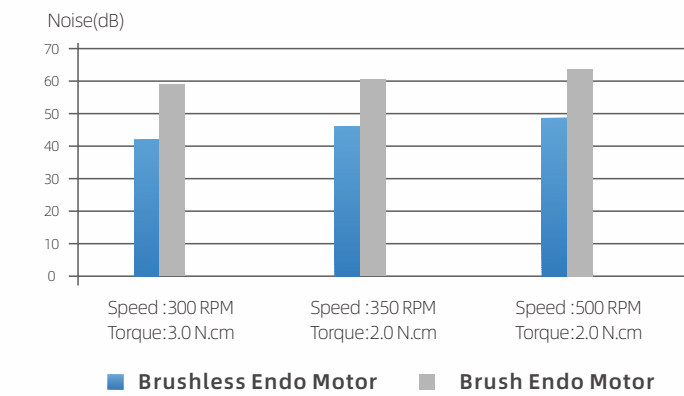

Endo Smart +

New generation **Brushless Endo Motor**
Bring you a new experience in root canal treatment

6:1 Super mini contra-angle

Super mini contra-angle allows clearer operation field.

Combined length determination mode

Endo Smart + can be connected to the matched Apex locator to realize apex locating function.
By connecting the Endo Smart + to the matched Apex locator, the position of the file tip inside the canal can be monitored during the procedure and many automatic functions such as Auto Apical Reverse can be activated.

High performance brushless motor

- Adjustable reciprocating angle (10° interval; adjustment range: 20°- 400°); Accurate rotating angle reduces risk of instrument fracture and enables higher preparing efficiency.
- Super high torque, high speed, fast response, more accurate output, more stable, to ensure more efficient & safe preparation.
Speed : 100-1200RPM Torque : 0.4-5.0N.cm
- Smooth rotation, lower noise and small vibration in handpiece. Doctors feel good during operations. Patients feel more comfortable during operation.