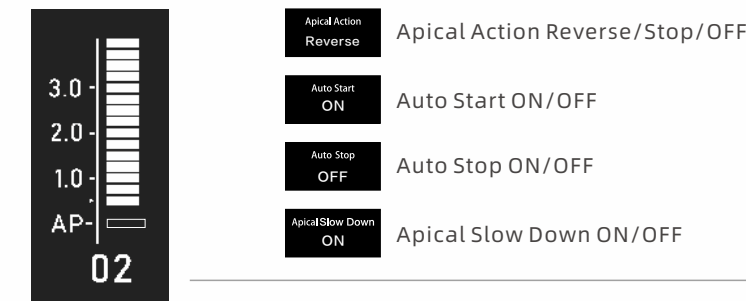

Endo Smart +

New generation **Brushless Endo Motor**
Bring you a new experience in root canal treatment

6:1 Super mini contra-angle

Super mini contra-angle allows clearer operation field.

Combined length determination mode

Endo Smart + can be connected to the matched Apex locator to realize apex locating function.
By connecting the Endo Smart + to the matched Apex locator, the position of the file tip inside the canal can be monitored during the procedure and many automatic functions such as Auto Apical Reverse can be activated.

High performance brushless motor

- Adjustable reciprocating angle (10° interval; adjustment range: 20°- 400°); Accurate rotating angle reduces risk of instrument fracture and enables higher preparing efficiency.
- Super high torque, high speed, fast response, more accurate output, more stable, to ensure more efficient & safe preparation.
Speed : 100-1200RPM Torque : 0.4-5.0N.cm
- Smooth rotation, lower noise and small vibration in handpiece. Doctors feel good during operations. Patients feel more comfortable during operation.